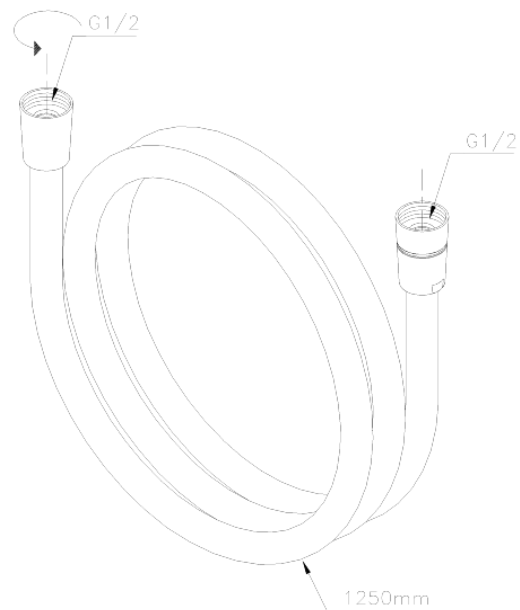

FM Mattsson Denmark ApS
Hvidkærvej 48, 5250 Odense SV, DK-56416218

+45 88 33 00 34 damixa-international@fmmattsongroup.com

Mere information på damixa.com

damixa