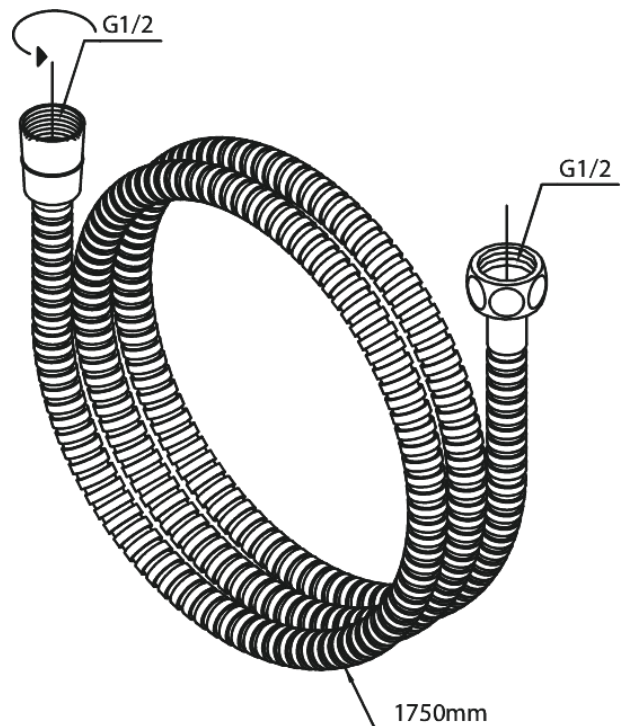

Shower Accessories

Shower Hose Metal 1750 mm

Article no.: 766530000
Finish: Chrome
Series: Shower Accessories

EAN no.: 5708516710806

FM Mattsson Denmark ApS
Hvidkærvej 48, 5250 Odense SV, DK-56416218

+45 88 33 00 34 damixa-international@fmmattsongroup.com