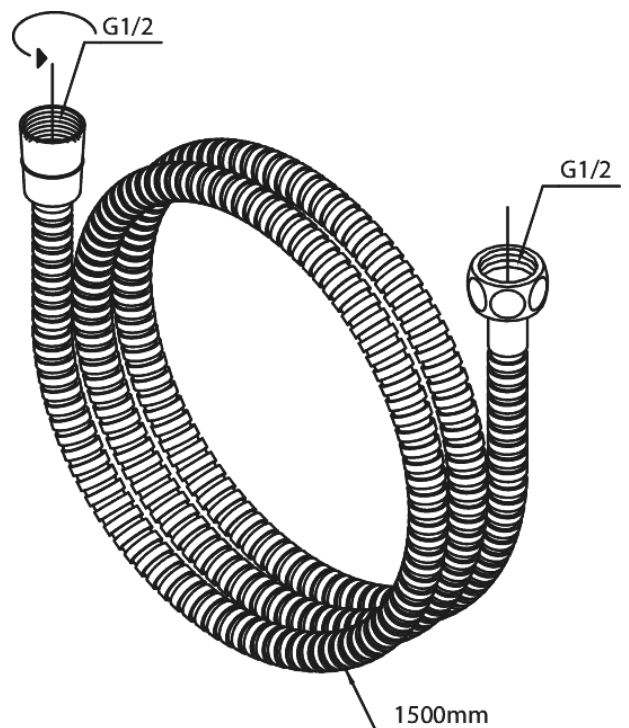

Shower Accessories

Shower Hose Metal 1500 mm

Article no.: 766520000
Finish: Chrome
Series: Shower Accessories

EAN no.: 5708516710790

FM Mattsson Denmark ApS
Hvidkærvej 48, 5250 Odense SV, DK-56416218

+45 88 33 00 34 damixa-international@fmmattsongroup.com