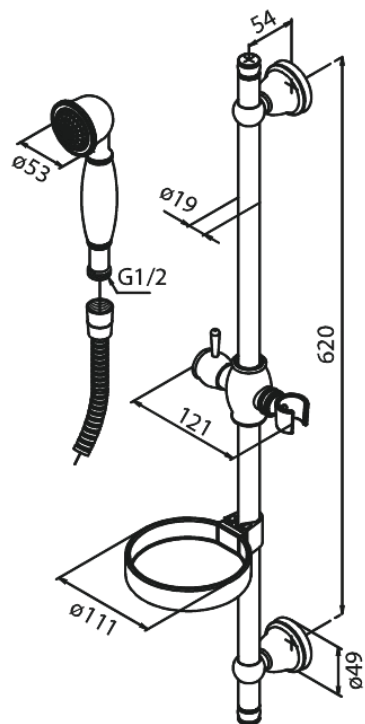

Tradition

Shower Set

Article no.: 765110000
Finish: Chrome
Series: Tradition

EAN no.: 5708516710684

Standard features:

Water consumption max.9 l/min
Incl. Soap dish & Glider
1500 mm metal hose

Product features