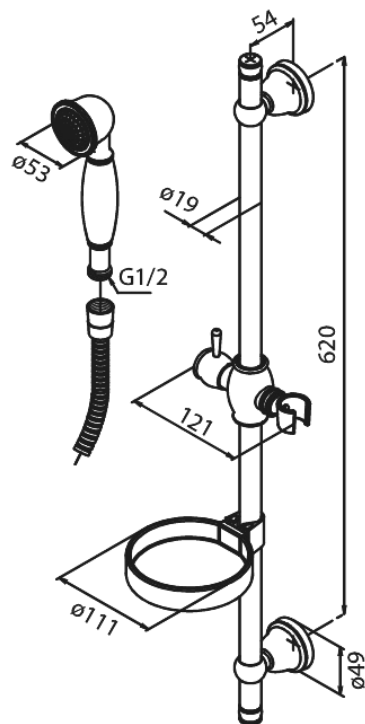

Tradition

Shower Set

Article no.: 765110000
Finish: Chrome
Series: Tradition

EAN no.: 5708516710684

Standard features:

Water consumption max. 12 l/min
Incl. Soap dish & Glider
1500 mm metal hose

Product features