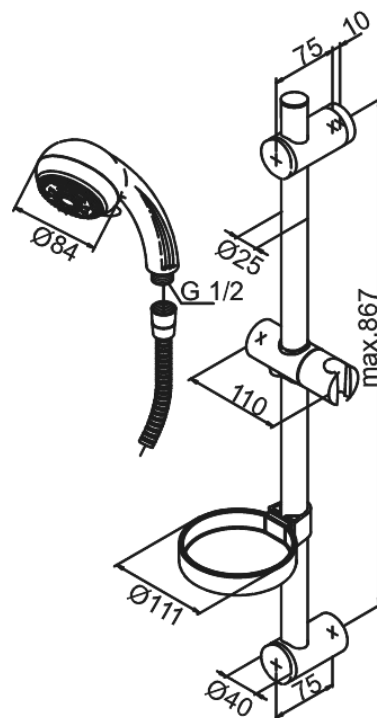

Rowan

Extra

Article no.: 765090000
Finish: Chrome
Series: Rowan

EAN no.: 5708516710660

Standard features:

Rub-Clean
Water consumption max. 8 l/min
Adjustable shower rail
5 spray modes

Product features

FM Mattsson Denmark ApS
Hvidkærvej 48, 5250 Odense SV, DK-56416218