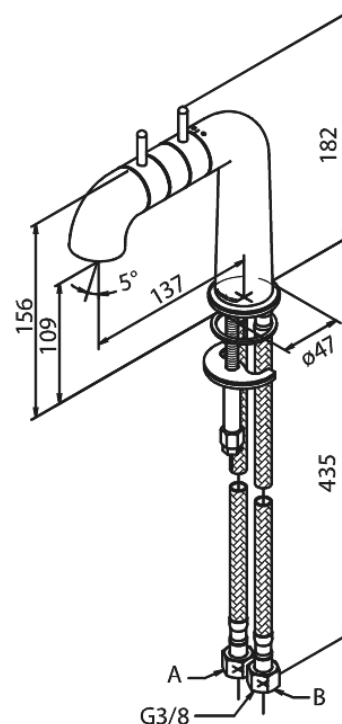

Product features

reddot award
winner

FM Mattsson Mora Group Denmark
Hvidkærvej 48, 5250 Odense SV, DK-56416218

+45 88 33 00 34 damixa-international@fmm-mora.com

Mere information på damixa.com

damixa