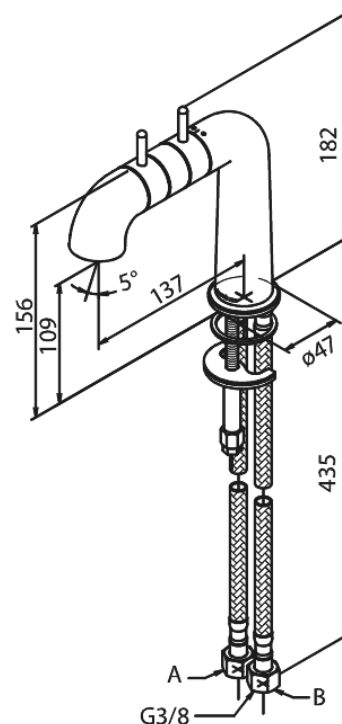

Product features

reddot award
winner

FM Mattsson Denmark ApS
Hvidkærvej 48, 5250 Odense SV, DK-56416218

+45 88 33 00 34 damixa-international@fmmattsongroup.com

Mere information på damixa.com

damixa