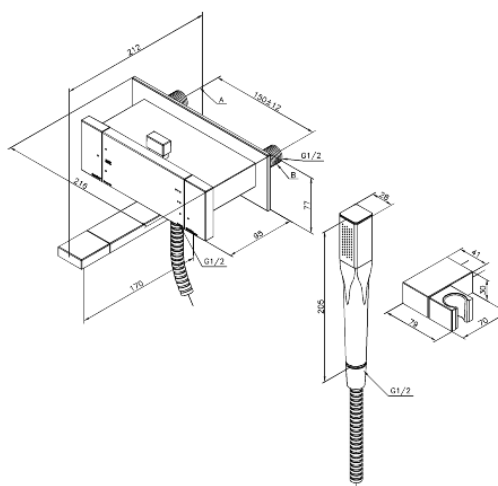

Product features

FM Mattsson Denmark ApS
Hvidkærvej 48, 5250 Odense SV, DK-56416218

+45 88 33 00 34 damixa-international@fmmattsongroup.com

Mere information på damixa.com

damixa