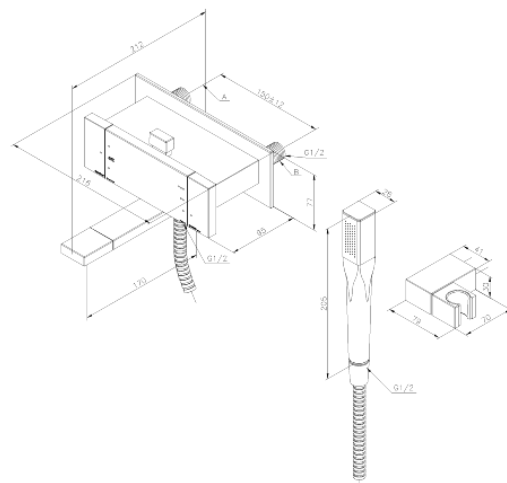

Product features

reddot award
winner

FM Mattsson Mora Group Denmark
Hvidkærvej 48, 5250 Odense SV, DK-56416218

+45 88 33 00 34 damixa-international@fmm-mora.com

Mere information på damixa.com

damixa