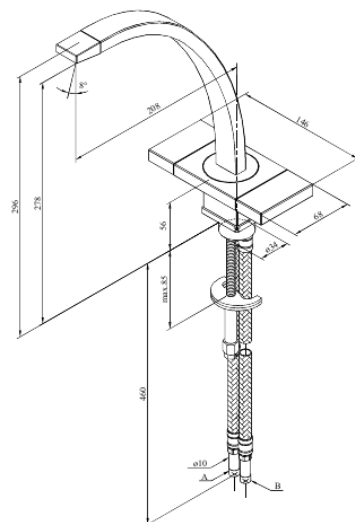

# Kitchen Mixer

**Article no.:** 720000000  
**Finish:** Chrome  
**Series:** G-Type

**EAN no.:** 5708516571179

## Standard features:

2 handle  
120° swivel limitation  
Water consumption max.14 l/min  
Ceramic head part

FM Mattsson Denmark ApS  
Hvidkærvej 48, 5250 Odense SV, DK-56416218

+45 88 33 00 34 [damixa-international@fmmattsongroup.com](mailto:damixa-international@fmmattsongroup.com)