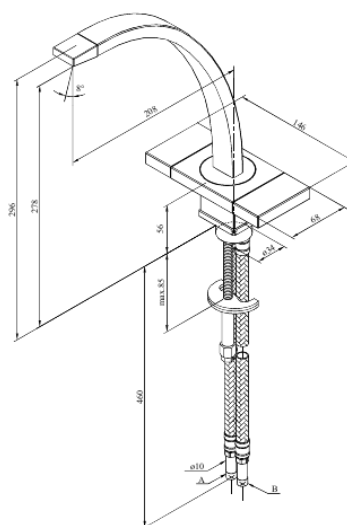

## Standard features:

2 handle  
120° swivel limitation  
Water consumption max.14 l/min  
Ceramic head part

FM Mattsson Denmark ApS  
Hvidkærvej 48, 5250 Odense SV, DK-56416218

+45 88 33 00 34 danmark@fmmattssongroup.com