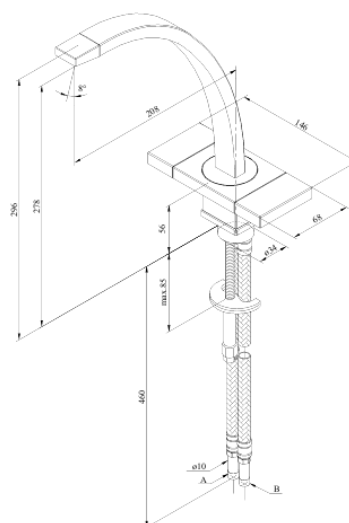

G-Type

Kitchen Mixer

Article no.: 720000000
Finish: Chrome
Series: G-Type

EAN no.: 5708516571179

Standard features:

2 handle
120° swivel limitation
Water consumption max.14 l/min
Ceramic head part

reddot award
winner