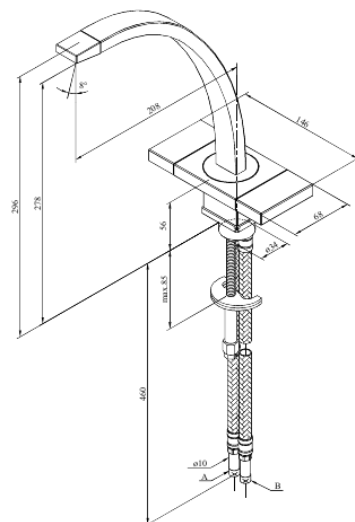

G-Type

Kitchen Mixer

Article no.: 720000000
Finish: Chrome
Series: G-Type

EAN no.: 5708516571179

Standard features:

2 handle
120° swivel limitation
Water consumption max.14 l/min
Ceramic head part

FM Mattsson Denmark ApS
Hvidkærvej 48, 5250 Odense SV, DK-56416218