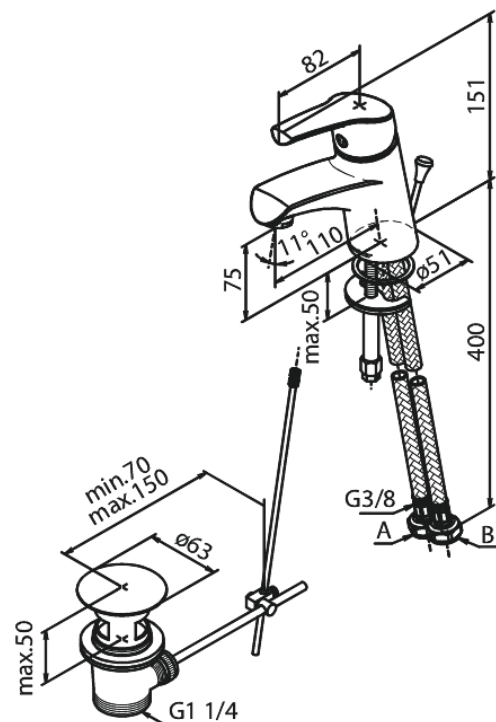

Product features

FM Mattsson Denmark ApS
Hvidkærvej 48, 5250 Odense SV, DK-56416218

+45 88 33 00 34 danmark@fmmattssongroup.com

Mere information på damixa.com

damixa