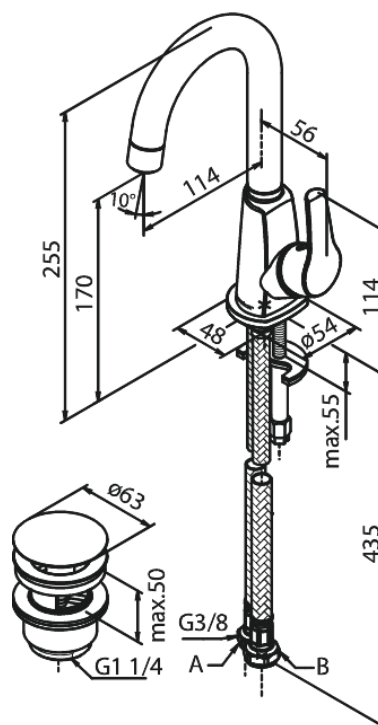

Product features

FM Mattsson Denmark ApS
Hvidkærvej 48, 5250 Odense SV, DK-56416218

+45 88 33 00 34 damixa-international@fmmattsongroup.com

Mere information på damixa.com

damixa