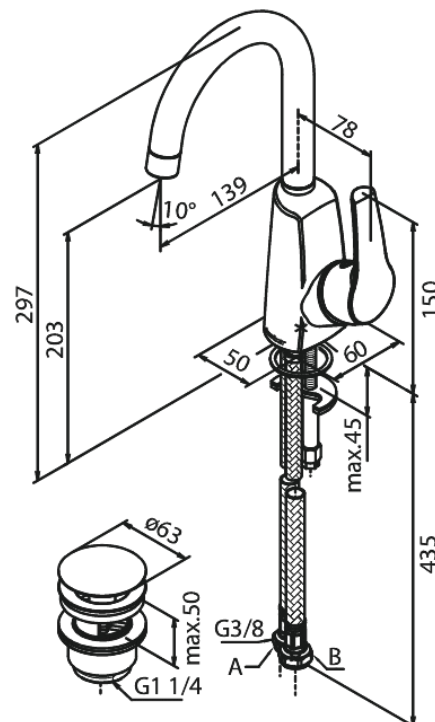

Product features

FM Mattsson Denmark ApS
Hvidkærvej 48, 5250 Odense SV, DK-56416218

+45 88 33 00 34 damixa-international@fmmattsongroup.com

Mere information på damixa.com

damixa