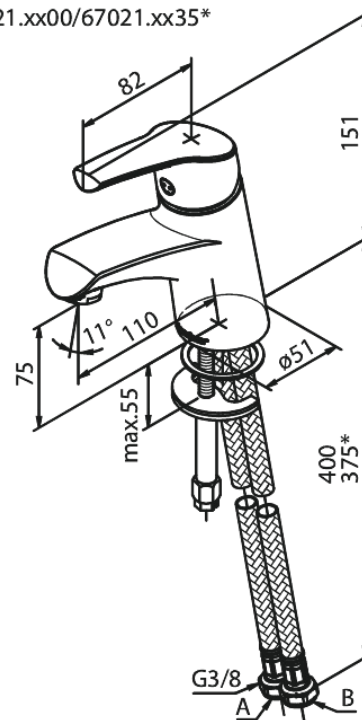

Product features

67021.xx00/67021.xx35*