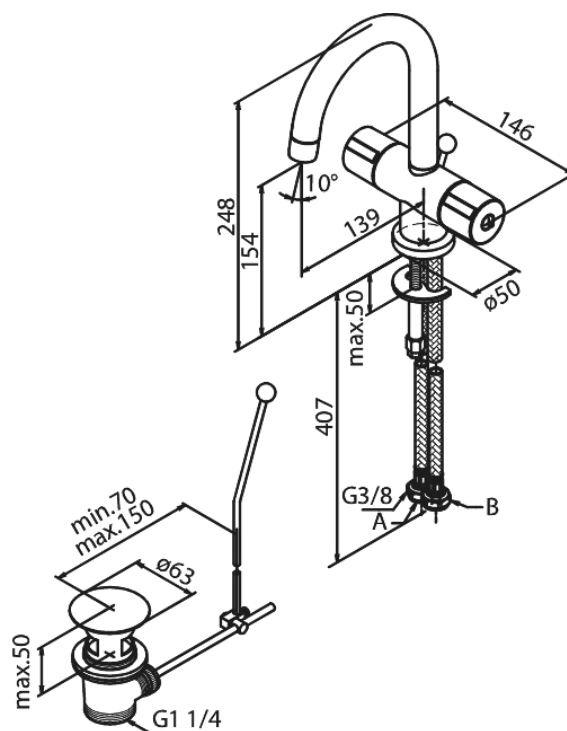

Product features

FM Mattsson Denmark ApS
Hvidkærvej 48, 5250 Odense SV, DK-56416218

+45 88 33 00 34 damixa-international@fmmattsongroup.com

Mere information på damixa.com

damixa