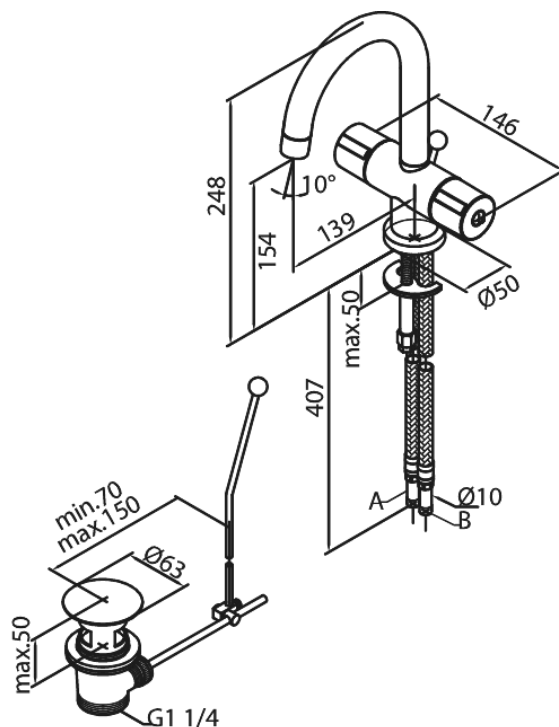

Product features

FM Mattsson Mora Group Denmark
Hvidkærvej 48, 5250 Odense SV, DK-56416218

+45 88 33 00 34 damixa-international@fmm-mora.com

Mere information på damixa.com

damixa