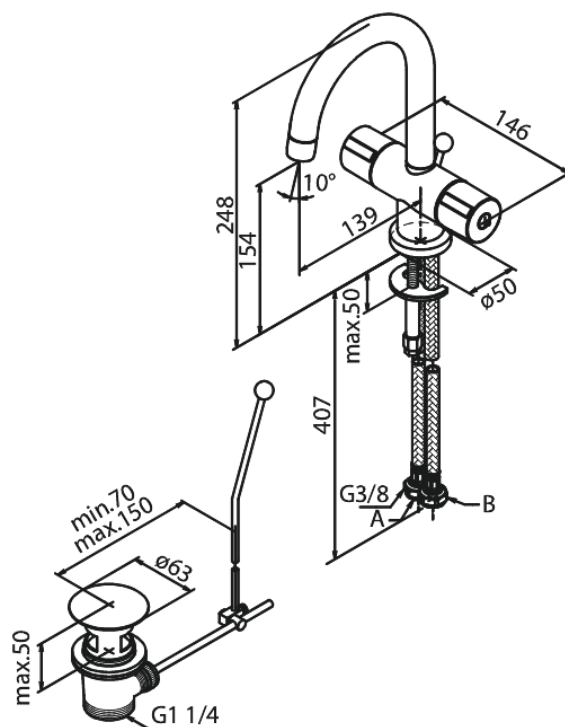

Product features

FM Mattsson Denmark ApS
Hvidkærvej 48, 5250 Odense SV, DK-56416218

+45 88 33 00 34 damixa-international@fmmattssongroup.com

Mere information på damixa.com

damixa