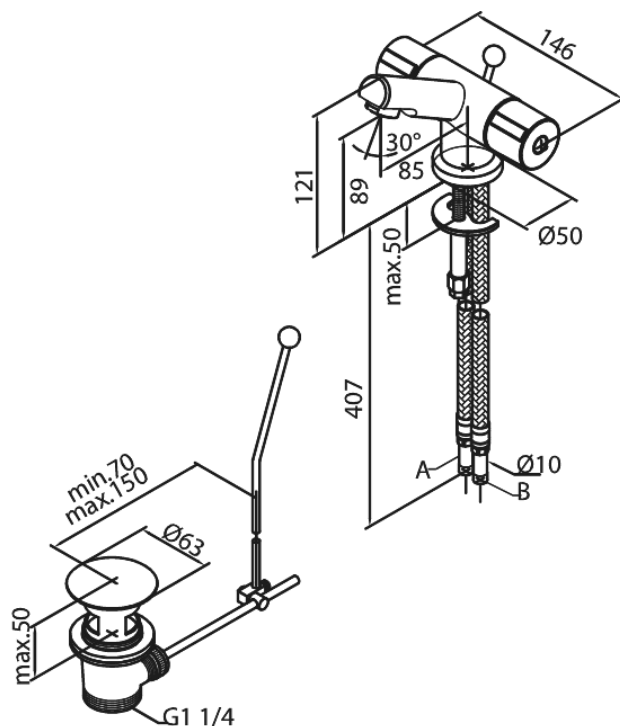

Product features

FM Mattsson Mora Group Denmark
Hvidkærvej 48, 5250 Odense SV, DK-56416218

+45 88 33 00 34 damixa-international@fmm-mora.com

Mere information på damixa.com

damixa