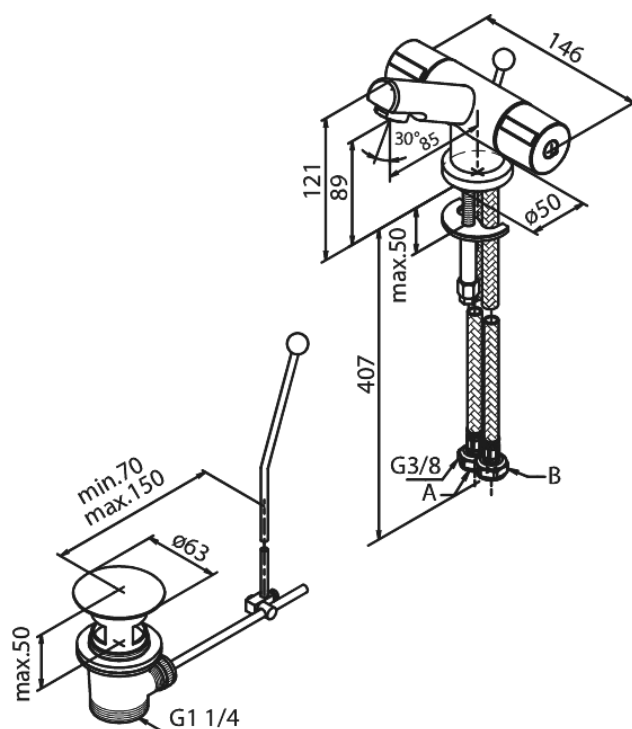

Product features

FM Mattsson Denmark ApS
Hvidkærvej 48, 5250 Odense SV, DK-56416218

+45 88 33 00 34 damixa-international@fmm-mora.com

Mere information på damixa.com

damixa