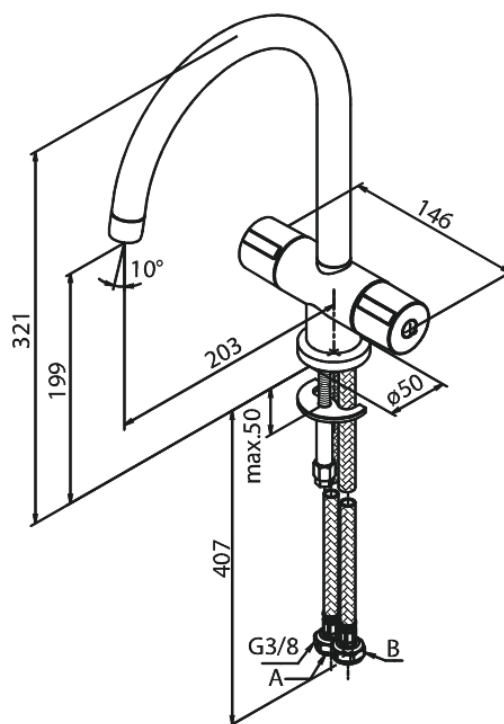

Product features

FM Mattsson Denmark ApS
Hvidkærvej 48, 5250 Odense SV, DK-56416218

+45 88 33 00 34 danmark@fmmattssongroup.com

Mere information på damixa.com

damixa