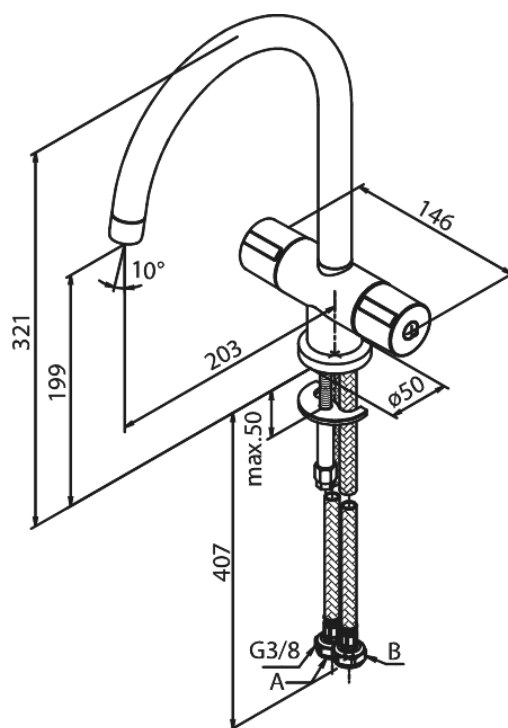

Product features

FM Mattsson Denmark ApS
Hvidkærvej 48, 5250 Odense SV, DK-56416218

+45 88 33 00 34 damixa-international@fmm-mora.com

Mere information på damixa.com

damixa