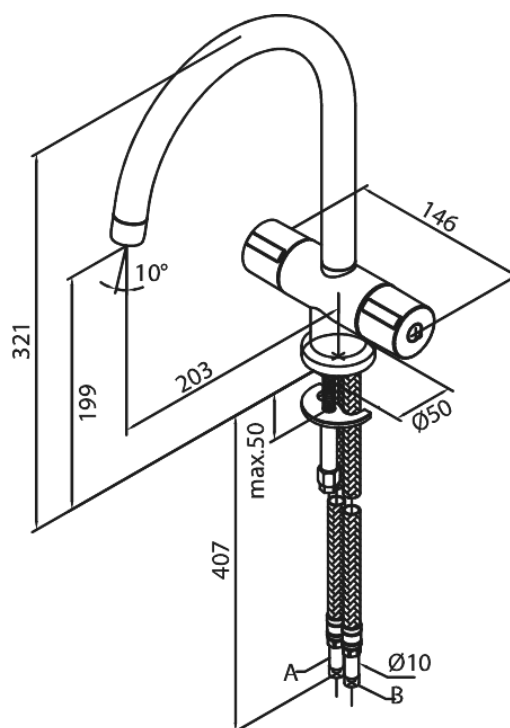

Product features

FM Mattsson Mora Group Denmark
Hvidkærvej 48, 5250 Odense SV, DK-56416218

+45 88 33 00 34 damixa-international@fmm-mora.com

Mere information på damixa.com

damixa