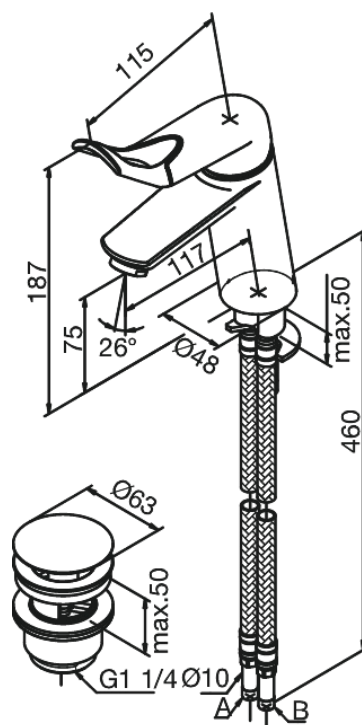

Product features

FM Mattsson Denmark ApS
Hvidkærvej 48, 5250 Odense SV, DK-56416218

+45 88 33 00 34 danmark@fmmattssongroup.com

Mere information på damixa.com

damixa