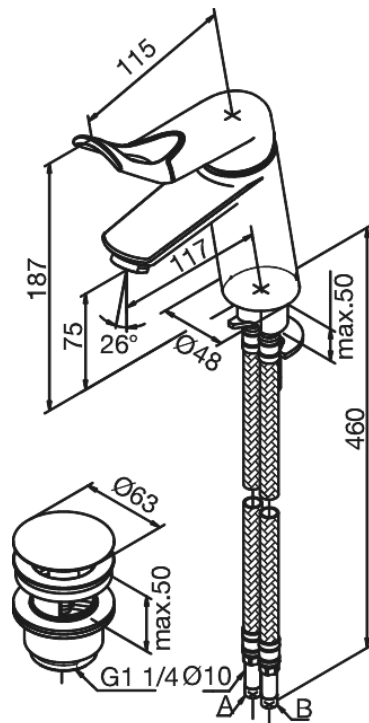

Product features

FM Mattsson Denmark ApS
Hvidkærvej 48, 5250 Odense SV, DK-56416218

+45 88 33 00 34 damixa-international@fmmattsongroup.com

Mere information på damixa.com

damixa