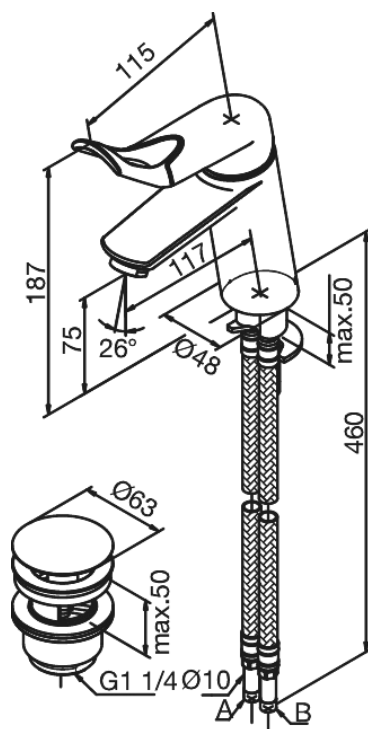

Product features

FM Mattsson Mora Group Denmark
Hvidkærvej 48, 5250 Odense SV, DK-56416218

+45 88 33 00 34 damixa-international@fmm-mora.com

Mere information på damixa.com

damixa