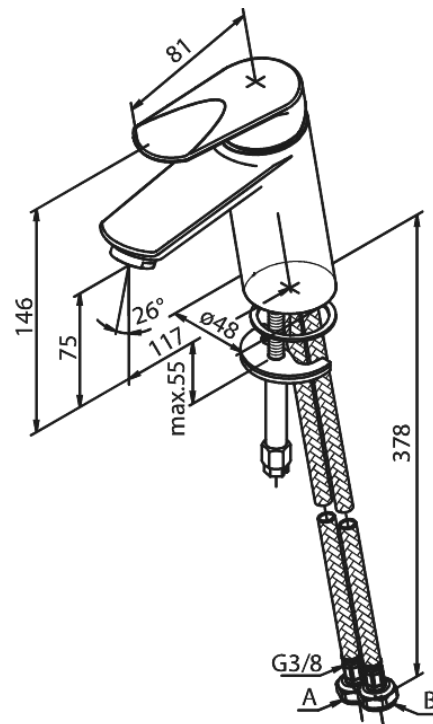

Product features

reddot award
winner

FM Mattsson Mora Group Denmark
Hvidkærvej 48, 5250 Odense SV, DK-56416218

+45 88 33 00 34 damixa-international@fmm-mora.com

Mere information på damixa.com

damixa