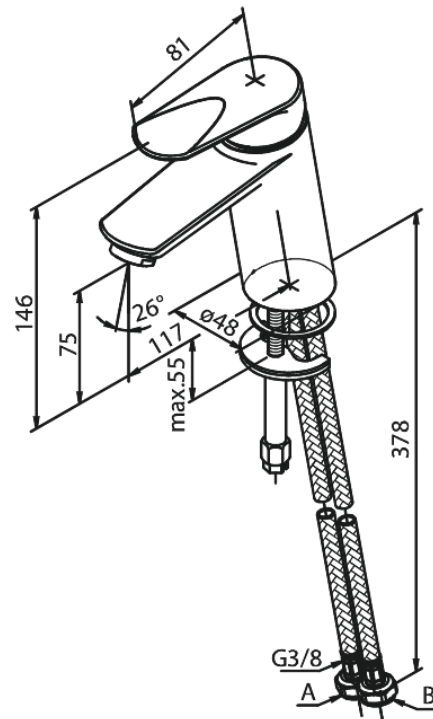

Product features

FM Mattsson Denmark ApS
Hvidkærvej 48, 5250 Odense SV, DK-56416218

+45 88 33 00 34 danmark@fmmattssongroup.com

Mere information på damixa.com

damixa