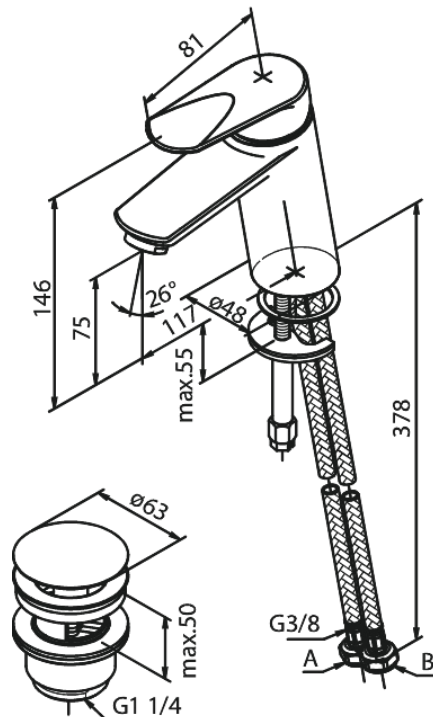

Product features

FM Mattsson Denmark ApS
Hvidkærvej 48, 5250 Odense SV, DK-56416218

+45 88 33 00 34 danmark@fmmattssongroup.com

Mere information på damixa.com

damixa