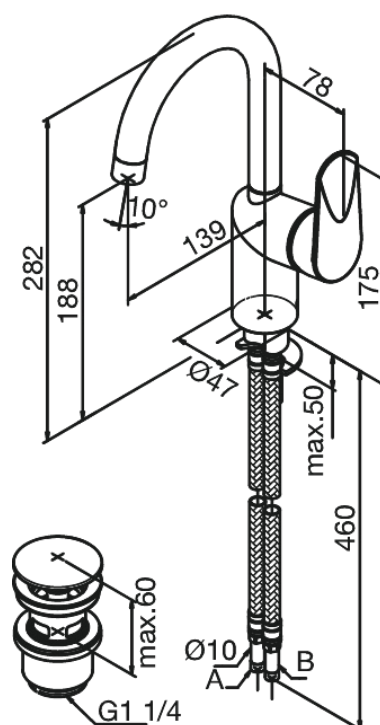

Product features

FM Mattsson Denmark ApS
Hvidkærvej 48, 5250 Odense SV, DK-56416218

+45 88 33 00 34 damixa-international@fmmattsongroup.com

Mere information på damixa.com

damixa