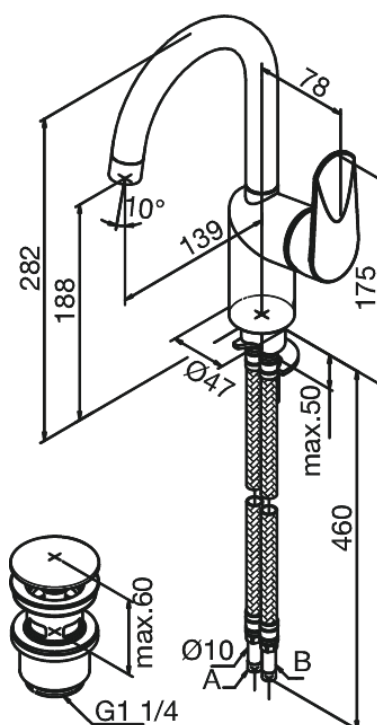

Product features

FM Mattsson Denmark ApS
Hvidkærvej 48, 5250 Odense SV, DK-56416218

+45 88 33 00 34 damixa-international@fmmattsongroup.com

Mere information på damixa.com

damixa