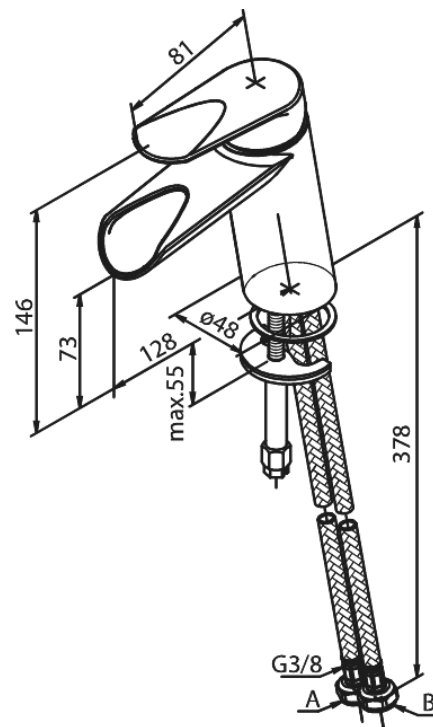

Product features

FM Mattsson Mora Group Denmark
Hvidkærvej 48, 5250 Odense SV, DK-56416218

+45 88 33 00 34 damixa-international@fmm-mora.com

Mere information på damixa.com

damixa