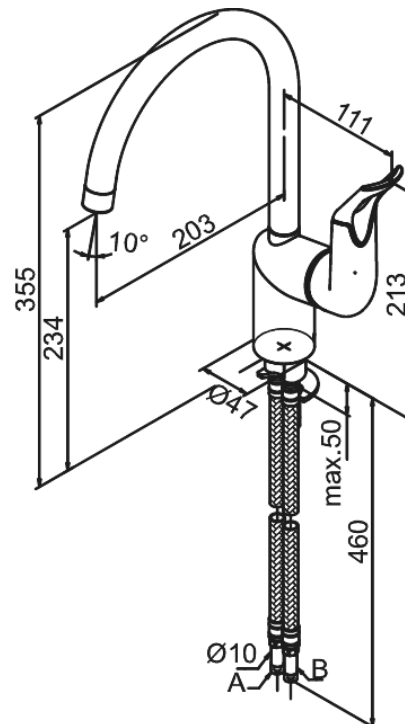

Product features

FM Mattsson Denmark ApS
Hvidkærvej 48, 5250 Odense SV, DK-56416218

+45 88 33 00 34 damixa-international@fmmattsongroup.com

Mere information på damixa.com

damixa