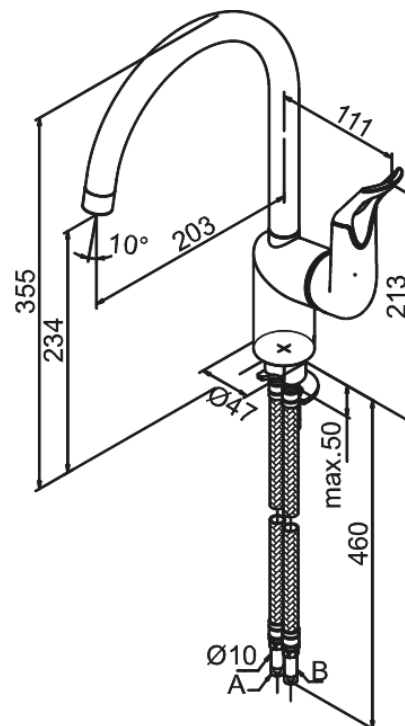

FM Mattsson Mora Group Denmark
Østbirkvej 2, DK-5240 Odense NØ

+45 88 33 00 34 damixa-international@fmm-mora.com

Mere information på <https://damixa.com>

damixa