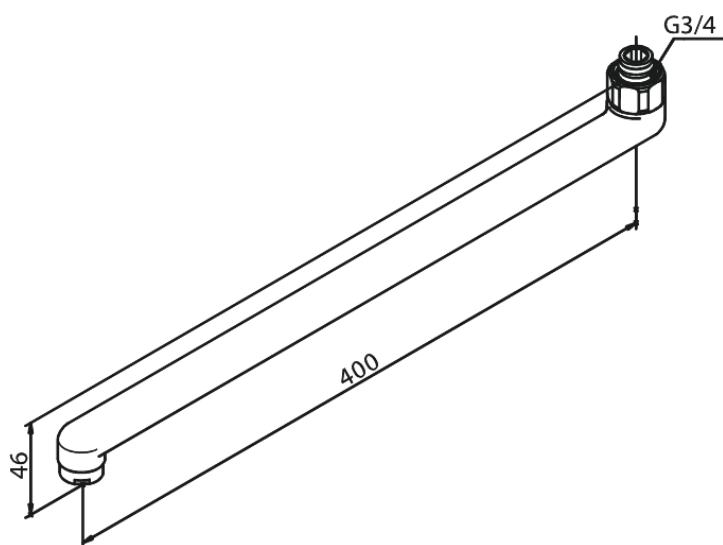

Bathroom Accessories

Swivel Spout 400 mm

Article no.: 480940000
Finish: Chrome
Series: Bathroom Accessories

EAN no.: 5708516368632

FM Mattsson Denmark ApS
Hvidkærvej 48, 5250 Odense SV, DK-56416218

+45 88 33 00 34 damixa-international@fmmattsongroup.com