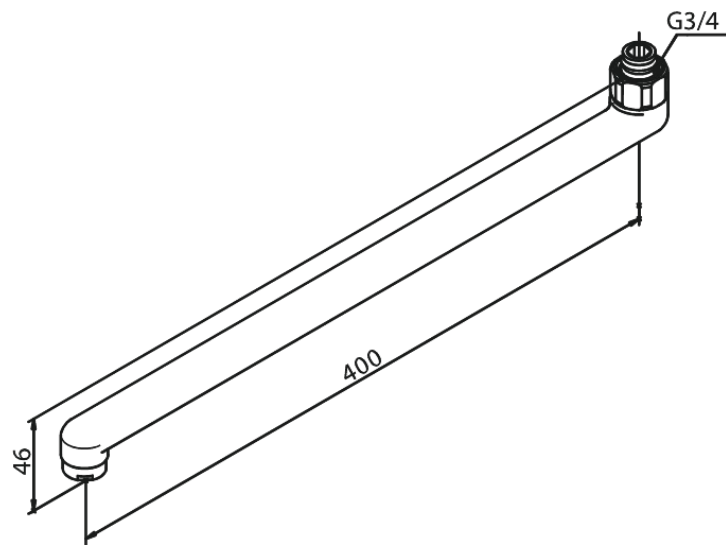

Bathroom Accessories

Swivel Spout 400 mm

Article no.: 480940000
Finish: Chrome
Series: Bathroom Accessories

EAN no.: 5708516368632

FM Mattsson Denmark ApS
Hvidkærvej 48, 5250 Odense SV, DK-56416218

+45 88 33 00 34 damixa-international@fmmattssongroup.com