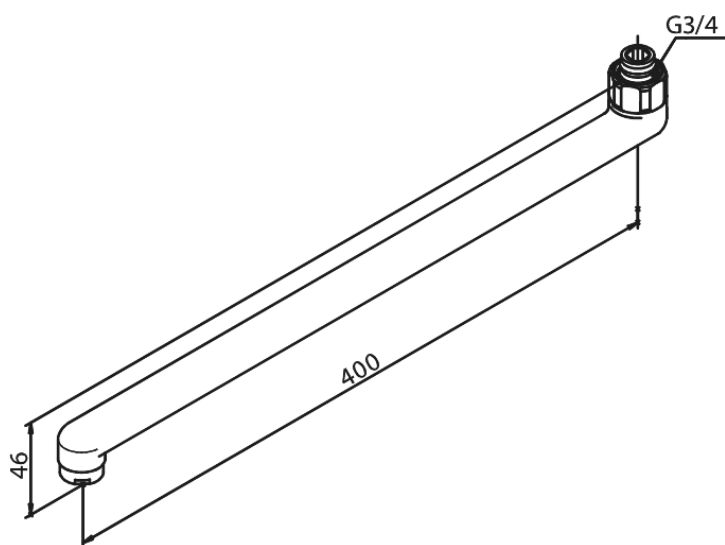

Bathroom Accessories

Swivel Spout 400 mm

Article no.: 480940000
Finish: Chrome
Series: Bathroom Accessories

EAN no.: 5708516368632

FM Mattsson Denmark ApS
Hvidkærvej 48, 5250 Odense SV, DK-56416218

+45 88 33 00 34 damixa-international@fmmattssongroup.com