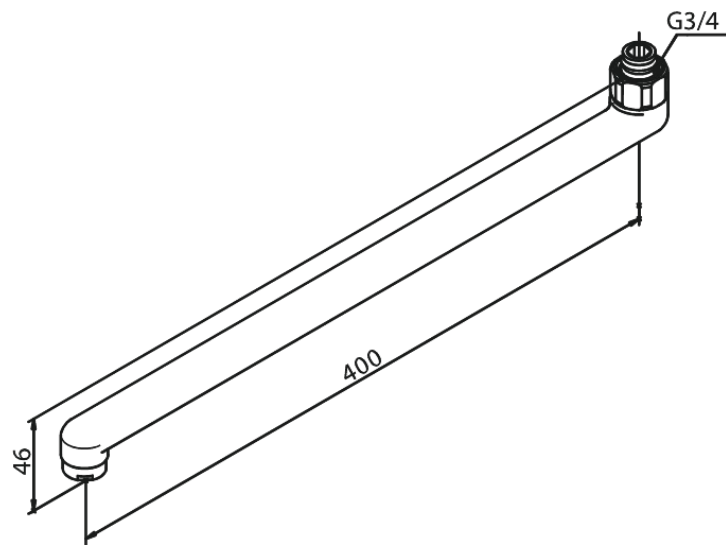

Bathroom Accessories

Swivel Spout 400 mm

Article no.: 480940000
Finish: Chrome
Series: Bathroom Accessories

EAN no.: 5708516368632

FM Mattsson Denmark ApS
Hvidkærvej 48, 5250 Odense SV, DK-56416218

+45 88 33 00 34 danmark@fmmattssongroup.com