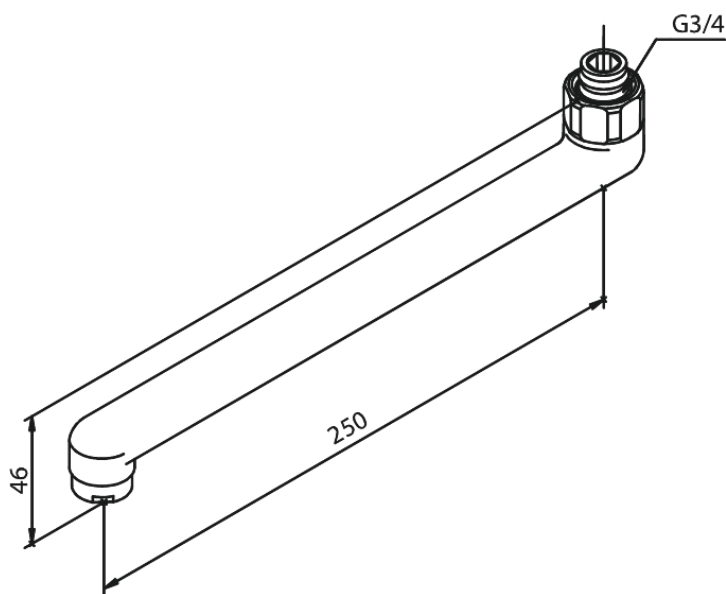

Bathroom Accessories

Swivel Spout 250 mm

Article no.: 480930000
Finish: Chrome
Series: Bathroom Accessories

EAN no.: 5708516337164

FM Mattsson Denmark ApS
Hvidkærvej 48, 5250 Odense SV, DK-56416218

+45 88 33 00 34 damixa-international@fmmattssongroup.com