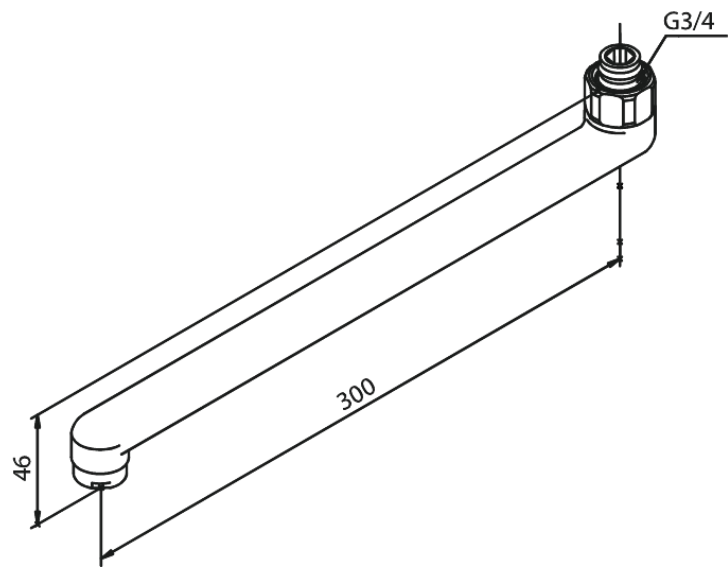

Bathroom Accessories

Swivel Spout 300 mm

Article no.: 480890000
Finish: Chrome
Series: Bathroom Accessories

EAN no.: 5708516337171

FM Mattsson Denmark ApS
Hvidkærvej 48, 5250 Odense SV, DK-56416218

+45 88 33 00 34 damixa-international@fmmattssongroup.com