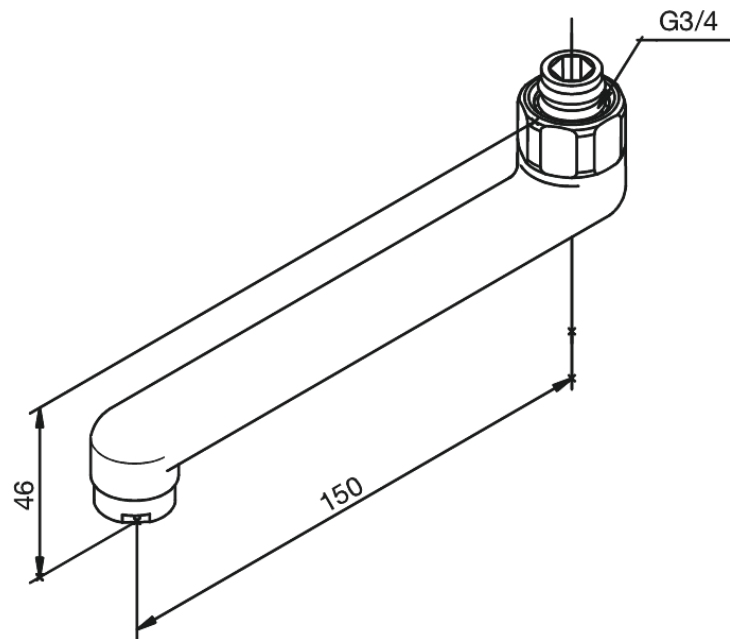

Bathroom Accessories

Swivel Spout 150 mm

Article no.: 480760000
Finish: Chrome
Series: Bathroom Accessories

EAN no.: 5708516337140

FM Mattsson Denmark ApS
Hvidkærvej 48, 5250 Odense SV, DK-56416218

+45 88 33 00 34 damixa-international@fmmattsongroup.com