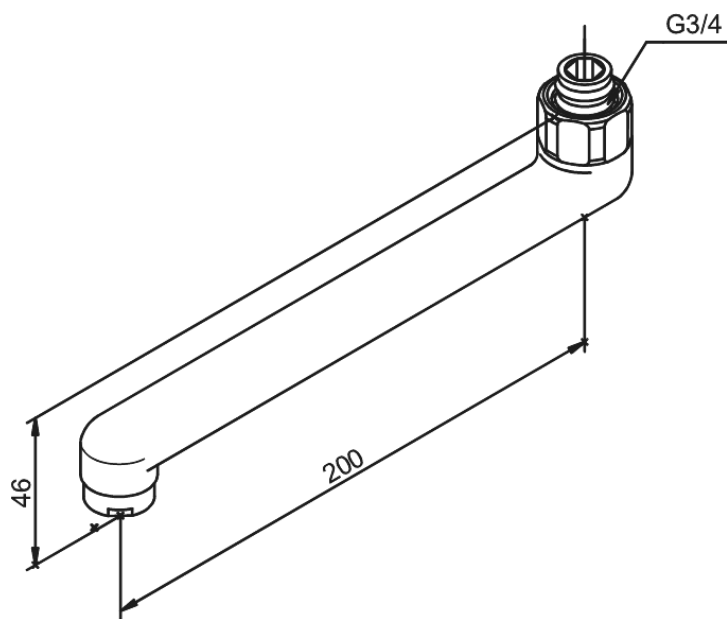

Bathroom Accessories

Swivel Spout 200 mm

Article no.: 480750000
Finish: Chrome
Series: Bathroom Accessories

EAN no.: 5708516337157

FM Mattsson Denmark ApS
Hvidkærvej 48, 5250 Odense SV, DK-56416218

+45 88 33 00 34 damixa-international@fmmattssongroup.com