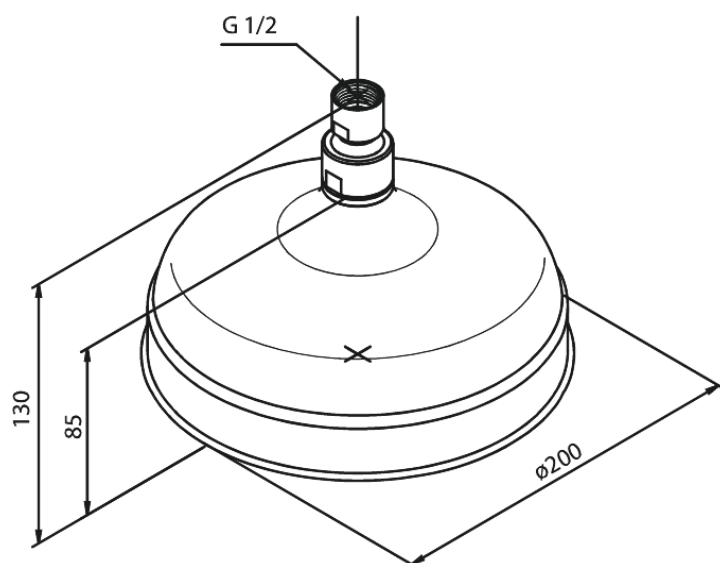

Product features

FM Mattsson Denmark ApS
Hvidkærvej 48, 5250 Odense SV, DK-56416218

+45 88 33 00 34 danmark@fmmattssongroup.com

Mere information på damixa.com

damixa