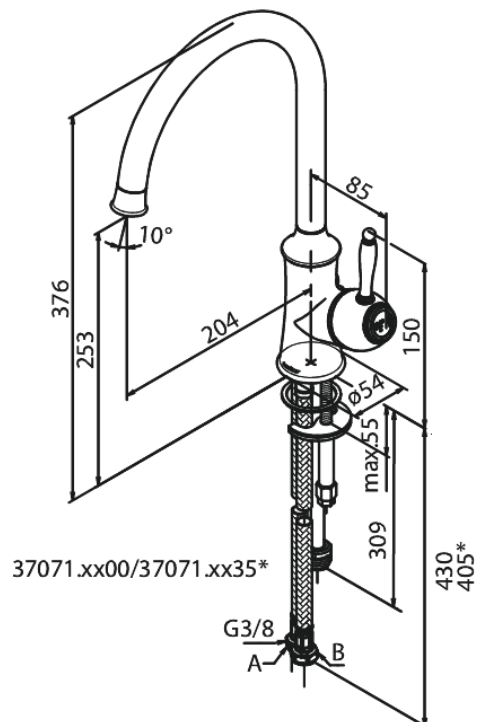

Product features

FM Mattsson Denmark ApS
Hvidkærvej 48, 5250 Odense SV, DK-56416218

+45 88 33 00 34 danmark@fmmattssongroup.com

Mere information på damixa.com

damixa