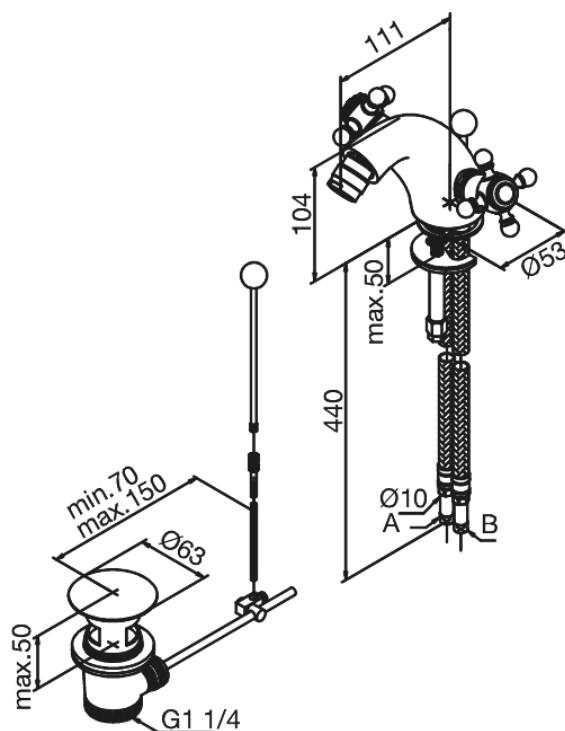

Tradition

Bidet with pop up waste

Article no.: 3703500
Finish: Chrome
Series: Tradition

EAN no.: 5708516213031

Standard features:

2 handle
Water consumption max.12 l/min
Pop up waste
Ceramic head part

FM Mattsson Mora Group Denmark
Hvidkærvej 48, 5250 Odense SV, DK-56416218