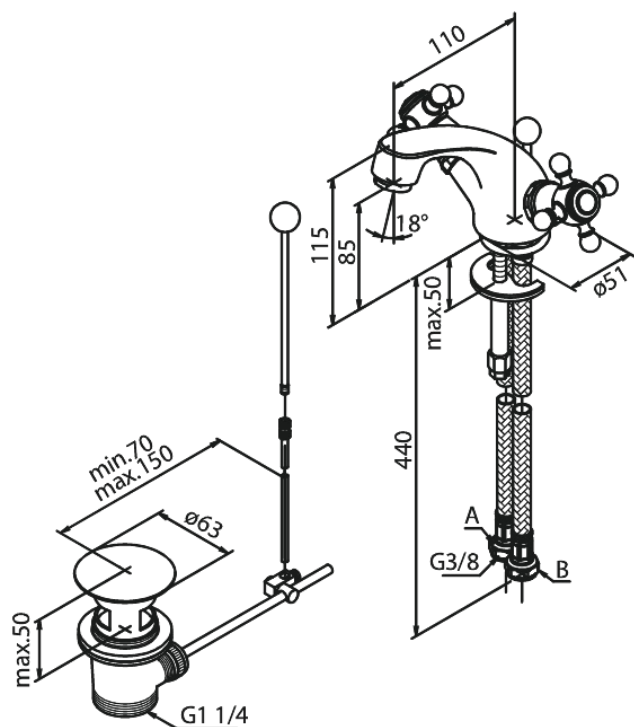

Tradition

Basin Mixer with pop up waste

Article no.: 370100000
Finish: Chrome
Series: Tradition

EAN no.: 5708516136064

Standard features:

2 handle
Water consumption max.12 l/min
Pop up waste
Ceramic head part