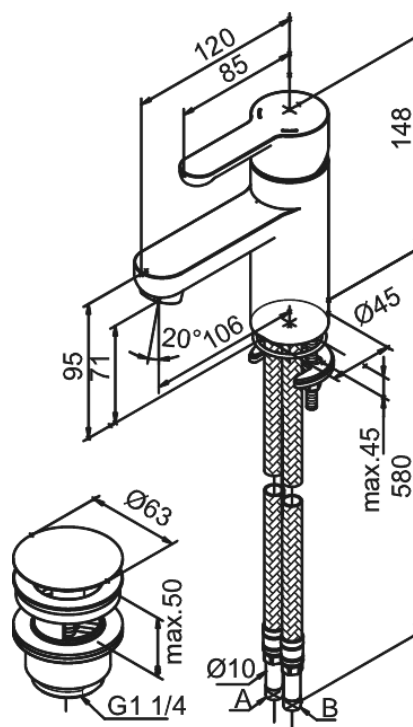

Product features

FM Mattsson Denmark ApS
Hvidkærvej 48, 5250 Odense SV, DK-56416218

+45 88 33 00 34 damixa-international@fmmattsongroup.com

Mere information på damixa.com

damixa