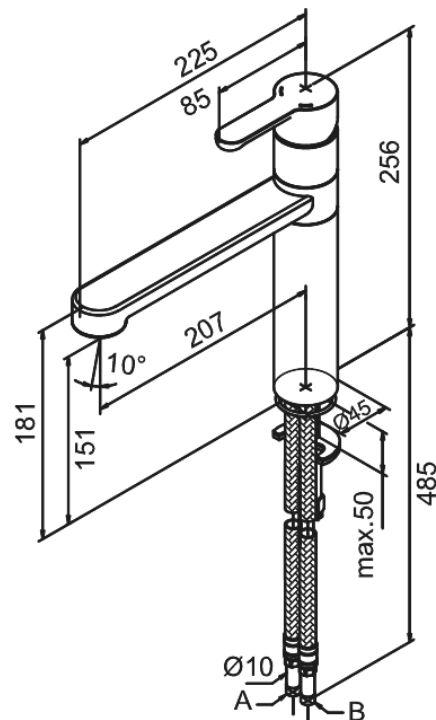

Product features

FM Mattsson Denmark ApS
Hvidkærvej 48, 5250 Odense SV, DK-56416218

+45 88 33 00 34 damixa-international@fmmattsongroup.com

Mere information på damixa.com

damixa