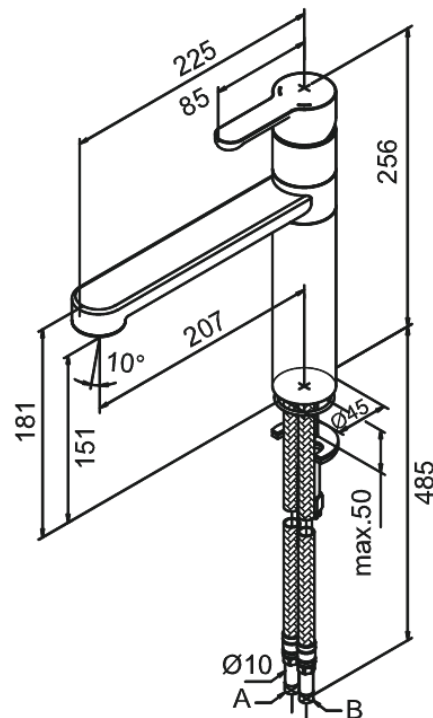

Product features

FM Mattsson Denmark ApS
Hvidkærvej 48, 5250 Odense SV, DK-56416218

+45 88 33 00 34 damixa-international@fmmattsongroup.com

Mere information på damixa.com

damixa