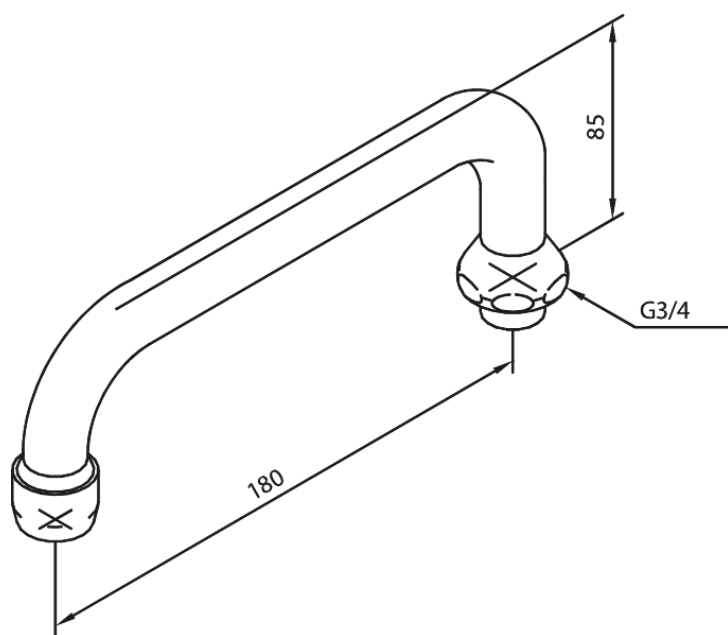

Bathroom Accessories

Swivel Spout 180 mm

Article no.: 303020000
Finish: Chrome
Series: Bathroom Accessories

EAN no.: 5708516008309

FM Mattsson Denmark ApS
Hvidkærvej 48, 5250 Odense SV, DK-56416218

+45 88 33 00 34 damixa-international@fmmattssongroup.com