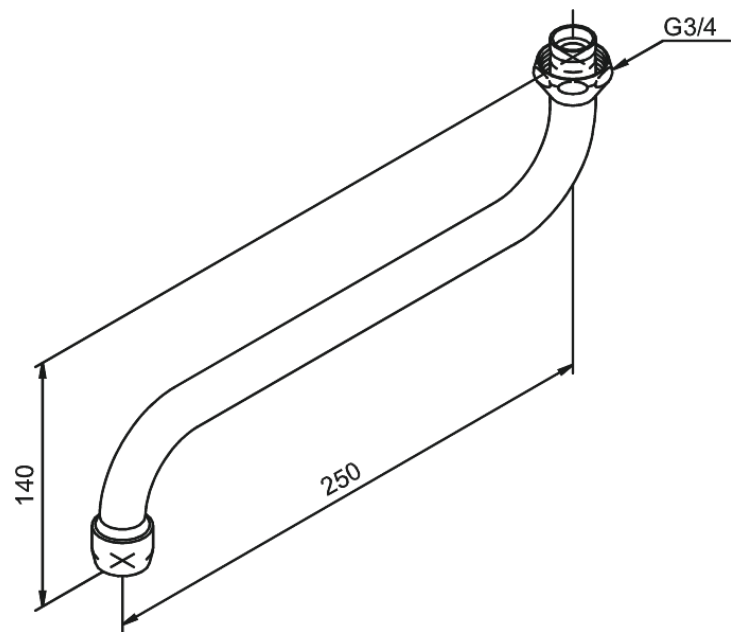

Bathroom Accessories

Swivel Spout 250 mm

Article no.: 300940000
Finish: Chrome
Series: Bathroom Accessories

EAN no.: 5708516156420

FM Mattsson Denmark ApS
Hvidkærvej 48, 5250 Odense SV, DK-56416218

+45 88 33 00 34 damixa-international@fmmattssongroup.com