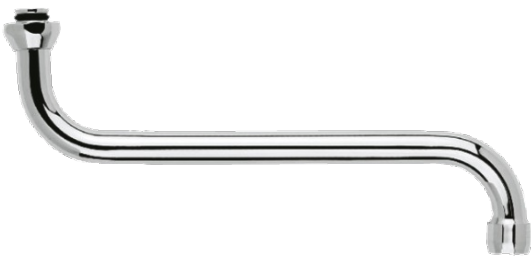

Bathroom Accessories

Swivel Spout 250 mm

Article no.: 300940000
Finish: Chrome
Series: Bathroom Accessories

EAN no.: 5708516156420

FM Mattsson Denmark ApS
Hvidkærvej 48, 5250 Odense SV, DK-56416218

+45 88 33 00 34 damixa-international@fmmattssongroup.com