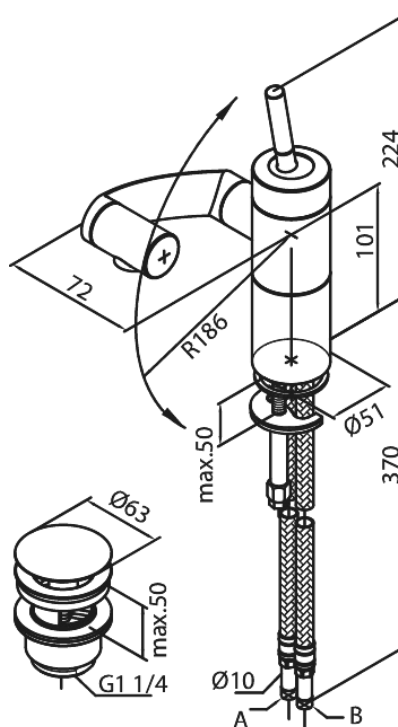

Product features

FM Mattsson Mora Group Denmark
Hvidkærvej 48, 5250 Odense SV, DK-56416218

+45 88 33 00 34 damixa-international@fmm-mora.com

Mere information på damixa.com

damixa