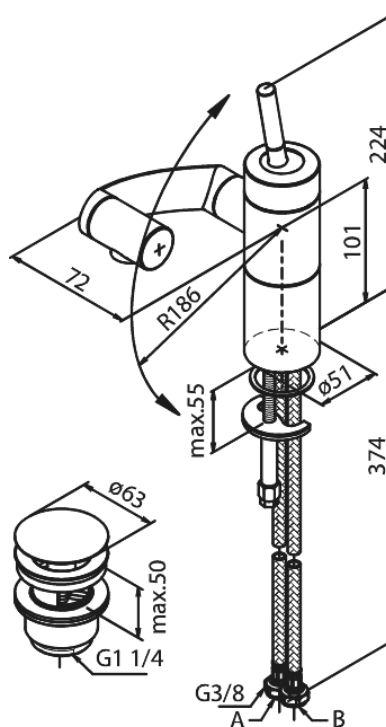

Product features

FM Mattsson Mora Group Denmark
Hvidkærvej 48, 5250 Odense SV, DK-56416218

+45 88 33 00 34 damixa-international@fmm-mora.com

Mere information på damixa.com

damixa