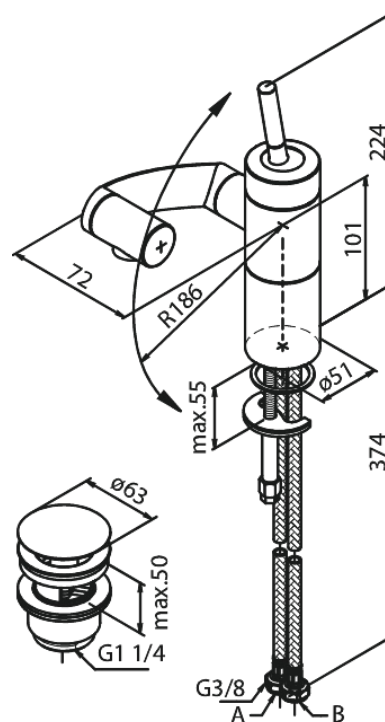

Product features

FM Mattsson Denmark ApS
Hvidkærvej 48, 5250 Odense SV, DK-56416218

+45 88 33 00 34 damixa-international@fmmattsongroup.com

Mere information på damixa.com

damixa