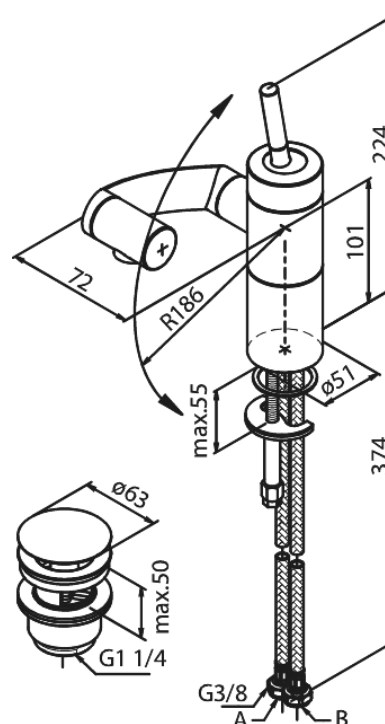

Product features

FM Mattsson Mora Group Denmark
Hvidkærvej 48, 5250 Odense SV, DK-56416218

+45 88 33 00 34 damixa-international@fmm-mora.com

Mere information på damixa.com

damixa