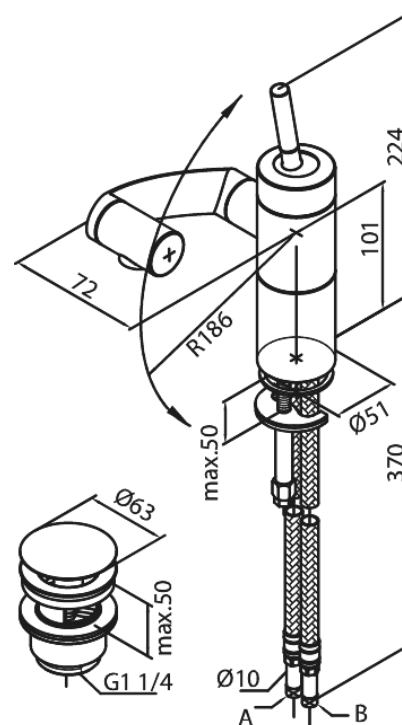

Product features

FM Mattsson Mora Group Denmark
Hvidkærvej 48, 5250 Odense SV, DK-56416218

+45 88 33 00 34 damixa-international@fmm-mora.com

Mere information på damixa.com

damixa