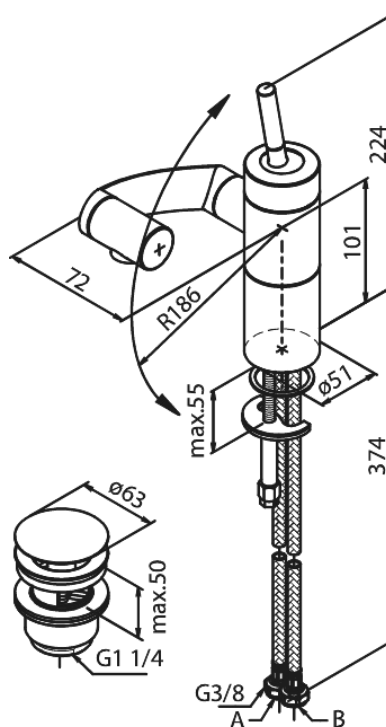

Product features

FM Mattsson Denmark ApS
Hvidkærvej 48, 5250 Odense SV, DK-56416218

+45 88 33 00 34 damixa-international@fmmattssongroup.com

Mere information på damixa.com

damixa