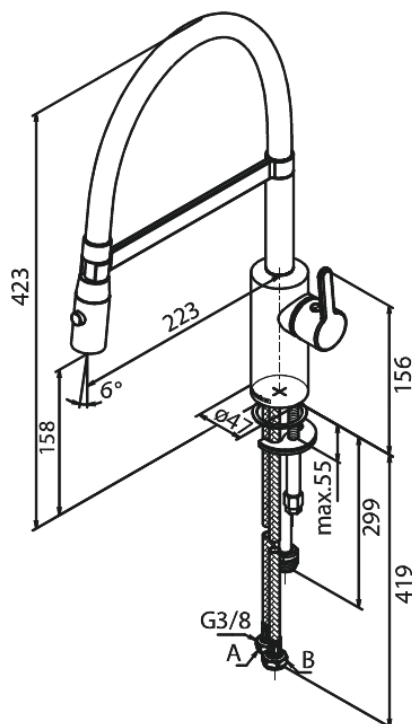

Product features

FM Mattsson Denmark ApS
Hvidkærvej 48, 5250 Odense SV, DK-56416218

+45 88 33 00 34 danmark@fmmattssongroup.com

Mere information på damixa.com

damixa