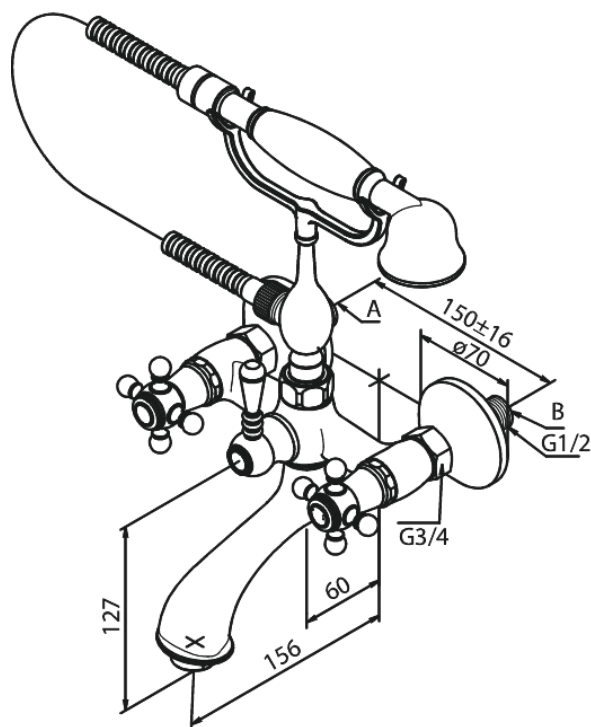

Product features

FM Mattsson Denmark ApS
Hvidkærvej 48, 5250 Odense SV, DK-56416218

+45 88 33 00 34 danmark@fmmattssongroup.com

Mere information på damixa.com

damixa