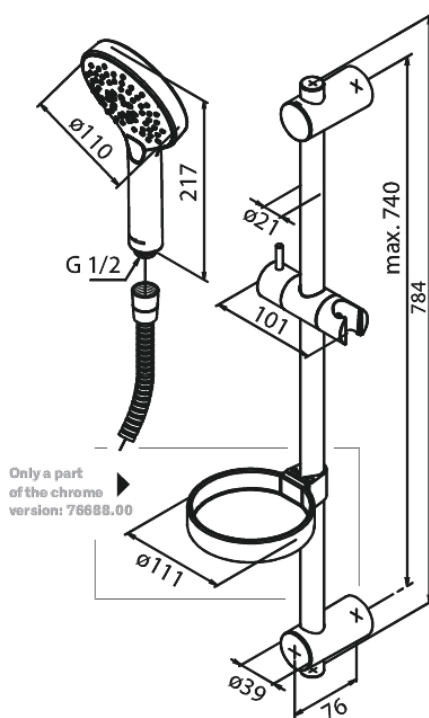

Product features

FM Mattsson Denmark ApS
Hvidkærvej 48, 5250 Odense SV, DK-56416218

+45 88 33 00 34 danmark@fmmattssongroup.com

Mere information på damixa.com

damixa