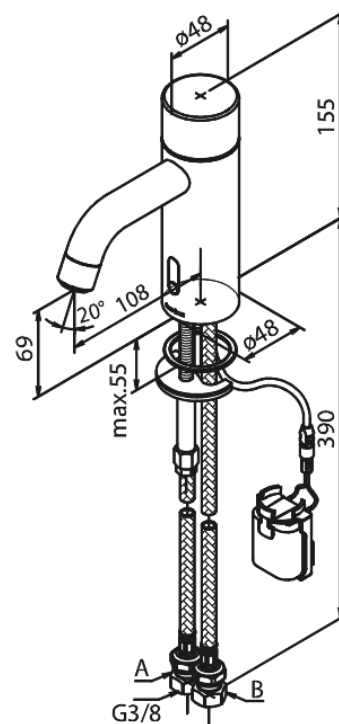

Product features

FM Mattsson Denmark ApS
Hvidkærvej 48, 5250 Odense SV, DK-56416218

+45 88 33 00 34 danmark@fmmattssongroup.com

Mere information på damixa.com

damixa