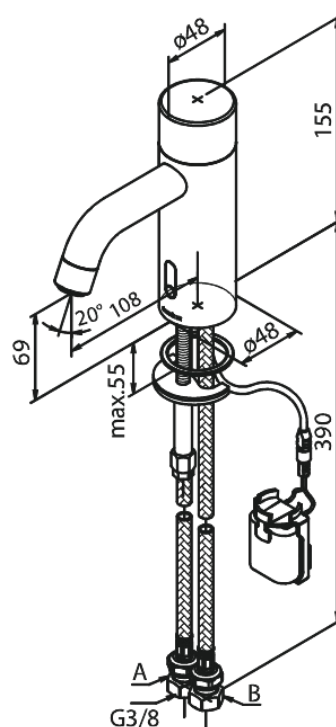

Product features

FM Mattsson Denmark ApS
Hvidkærvej 48, 5250 Odense SV, DK-56416218

+45 88 33 00 34 danmark@fmmattssongroup.com

Mere information på damixa.com

damixa