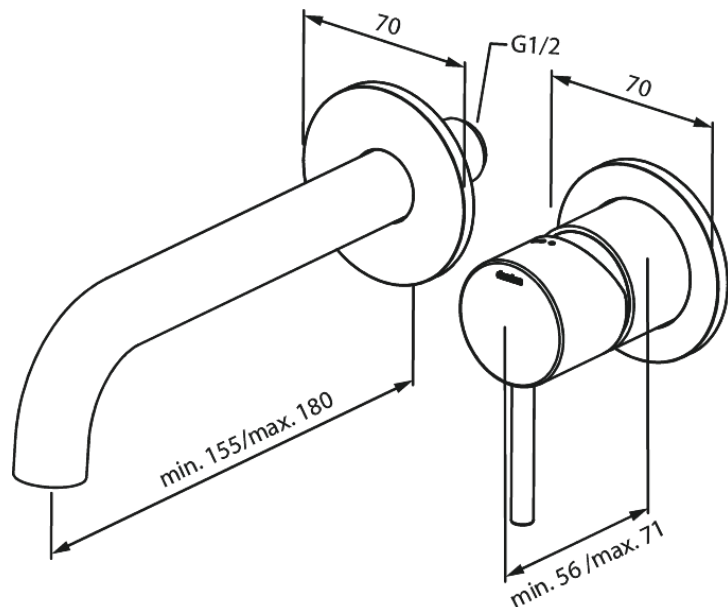

Product features

FM Mattsson Denmark ApS
Hvidkærvej 48, 5250 Odense SV, DK-56416218

+45 88 33 00 34 danmark@fmmattssongroup.com

Mere information på damixa.com

damixa