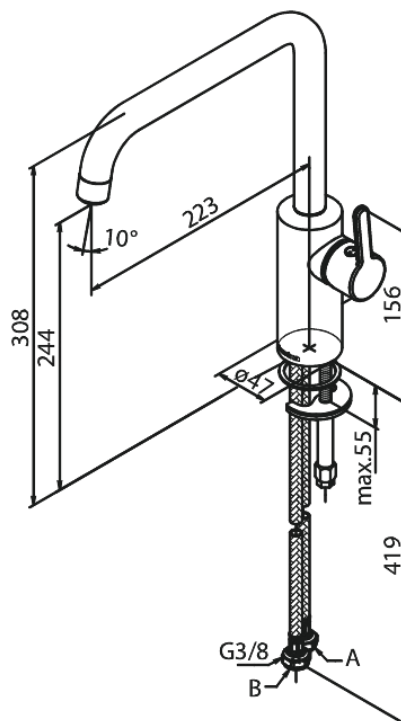

FM Mattsson Denmark ApS
Hvidkærvej 48, 5250 Odense SV, DK-56416218

+45 88 33 00 34 danmark@fmmattssongroup.com

Mere information på damixa.com

damixa