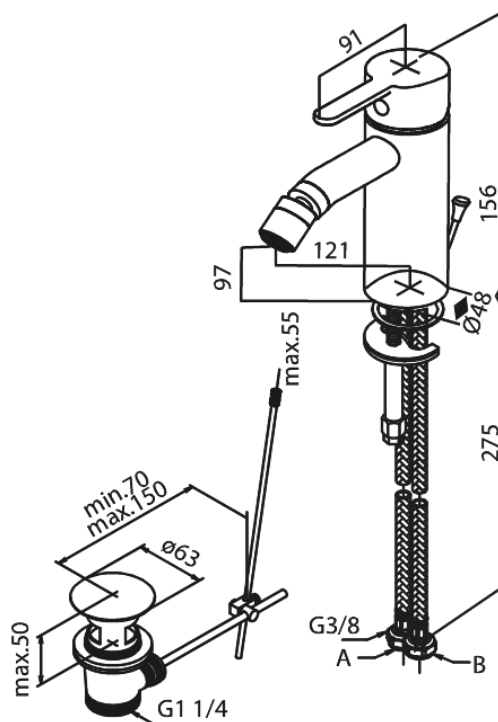

Silhouet

Bidet Mixer with pop up waste

Article no.: 748318800
Finish: Brushed Bronze
Series: Silhouet

EAN no.: 5708516854555

Standard features:

Ceramic cartridge
6l/min aerator
Pop up waste

Product features