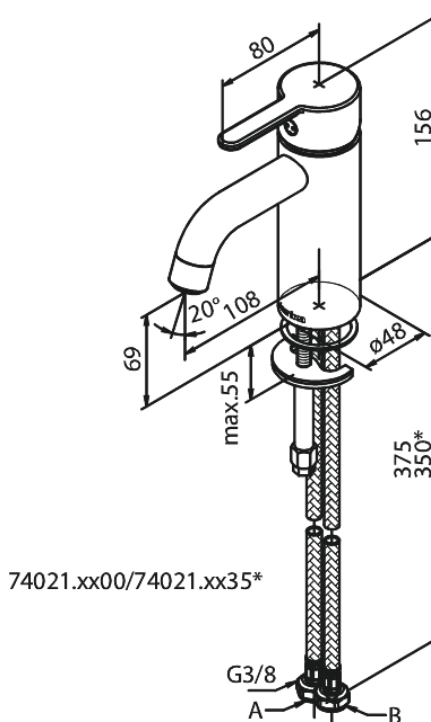

Product features

FM Mattsson Denmark ApS
Hvidkærvej 48, 5250 Odense SV, DK-56416218

+45 88 33 00 34 danmark@fmmattssongroup.com

Mere information på damixa.com

damixa