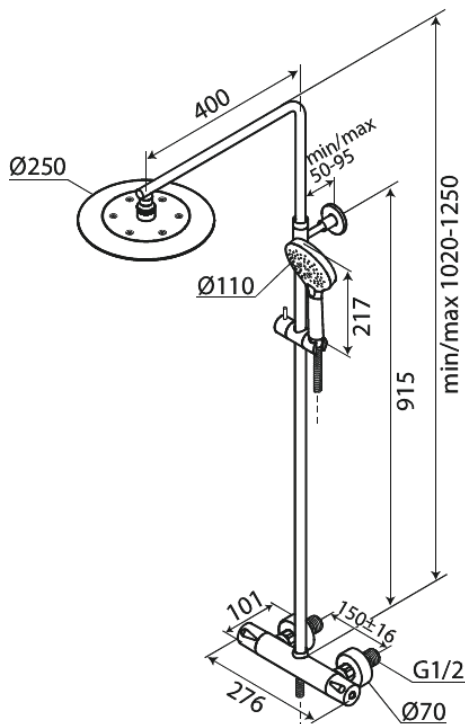

Product features

FM Mattsson Denmark ApS
Hvidkærvej 48, 5250 Odense SV, DK-56416218

+45 88 33 00 34 danmark@fmmattssongroup.com

Mere information på damixa.com

damixa