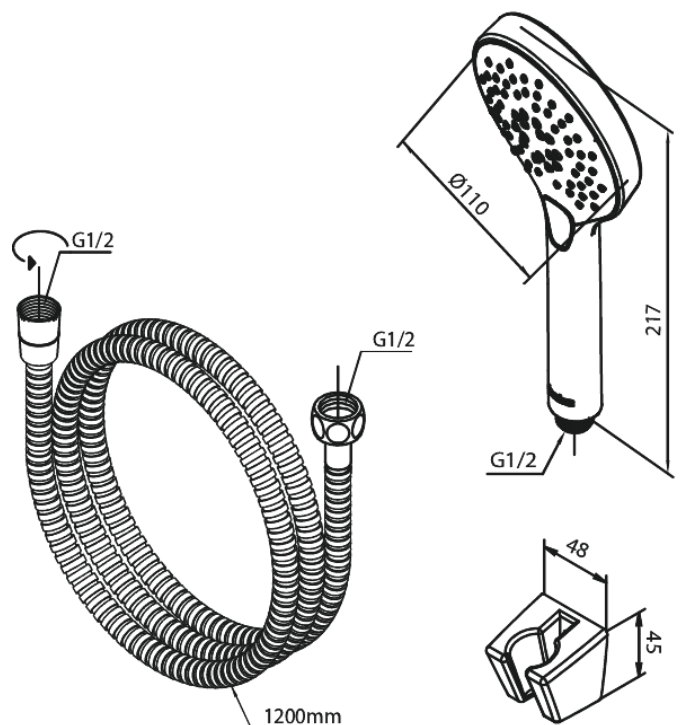

Silhouet

Handshower set

Article no.: 765258800
Finish: Brushed Bronze
Series: Silhouet

EAN no.: 5708516854418

Standard features:

Water consumption max.9 l/min
3 spray modes

Product features

FM Mattsson Denmark ApS
Hvidkærvej 48, 5250 Odense SV, DK-56416218