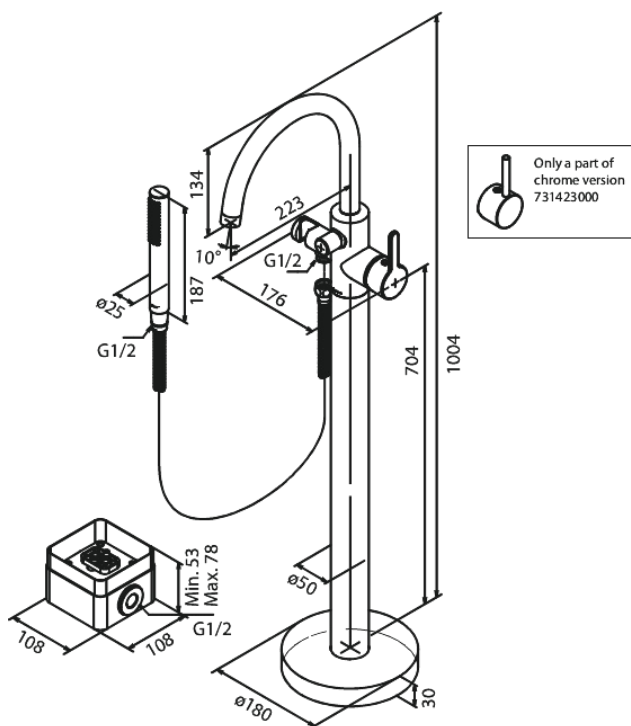

Product features

FM Mattsson Denmark ApS
Hvidkærvej 48, 5250 Odense SV, DK-56416218

+45 88 33 00 34 danmark@fmmattssongroup.com

Mere information på damixa.com

damixa