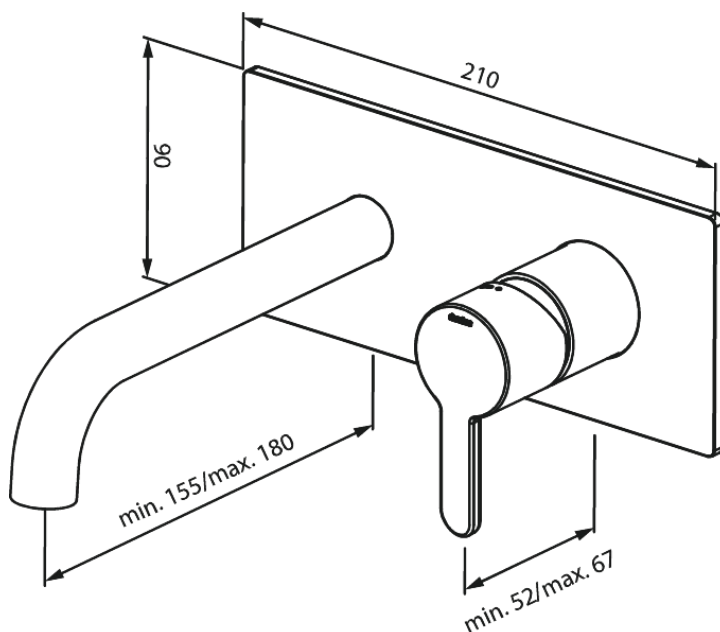

FM Mattsson Denmark ApS
Hvidkærvej 48, 5250 Odense SV, DK-56416218

+45 88 33 00 34 danmark@fmmattssongroup.com

Mere information på damixa.com

damixa