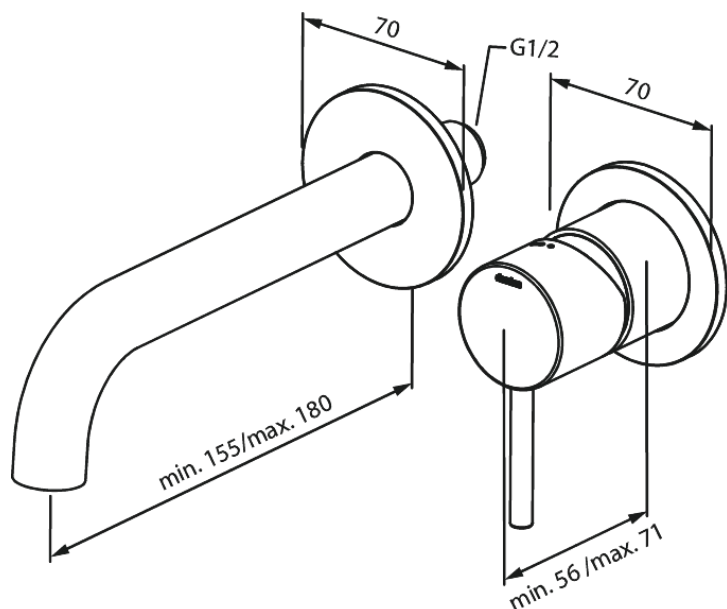

Product features

FM Mattsson Denmark ApS
Hvidkærvej 48, 5250 Odense SV, DK-56416218

+45 88 33 00 34 danmark@fmmattssongroup.com

Mere information på damixa.com

damixa